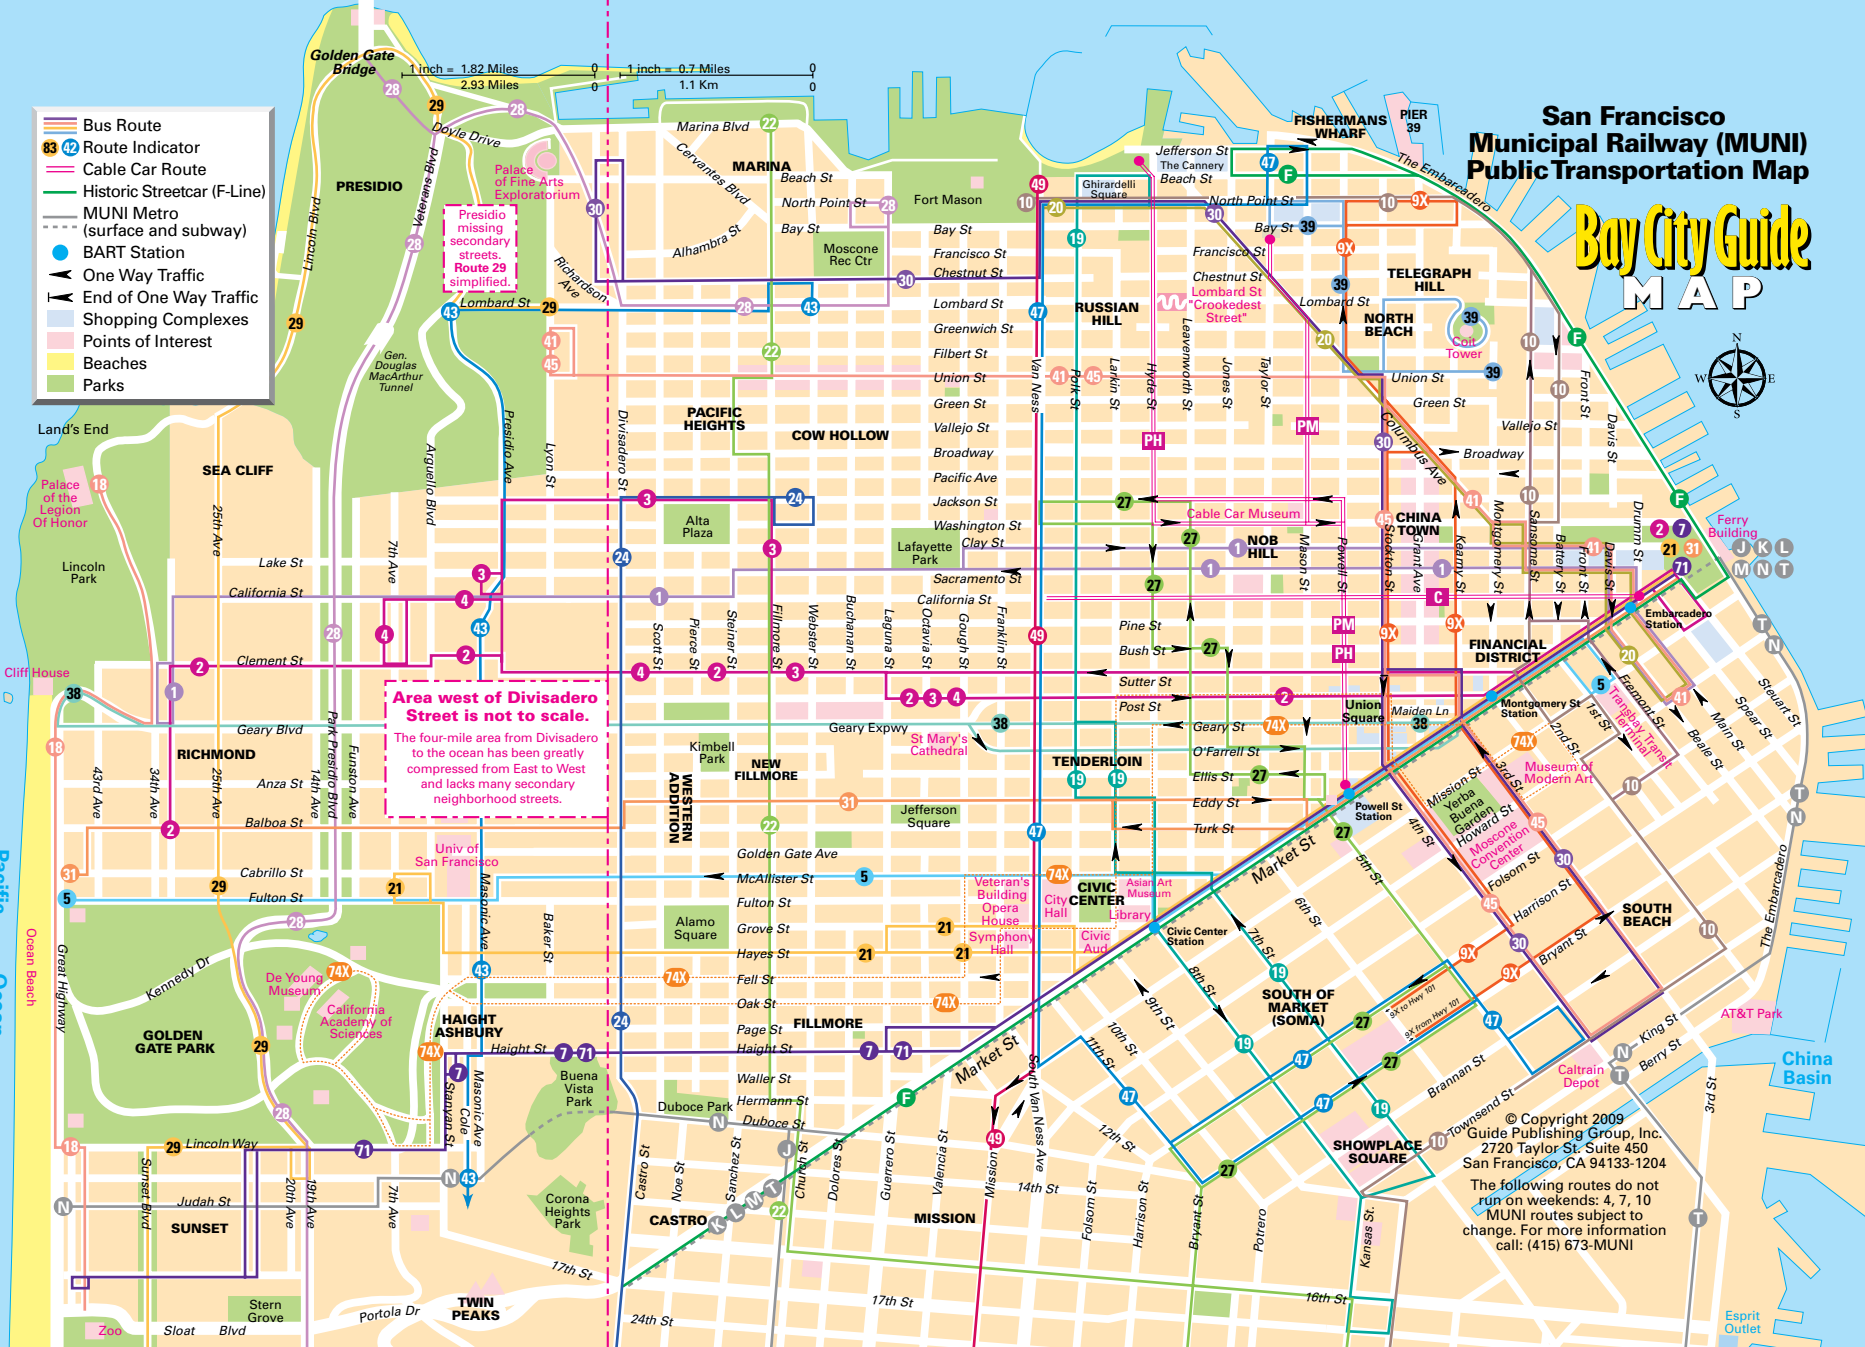

San Francisco Municipal Railway (MUNI) Public Transportation Map

Bay City Guide MAP

- Bus Route
- Route Indicator
- Cable Car Route
- Historic Streetcar (F-Line)
- MUNI Metro (surface and subway)
- BART Station
- One Way Traffic
- End of One Way Traffic
- Shopping Complexes
- Points of Interest
- Beaches
- Parks

Area west of Divisadero Street is not to scale.
The four-mile area from Divisadero to the ocean has been greatly compressed from East to West and lacks many secondary neighborhood streets.

© Copyright 2009
Guide Publishing Group, Inc.
2720 Taylor St. Suite 450
San Francisco, CA 94133-1204

The following routes do not run on weekends: 4, 7, 10
MUNI routes subject to change. For more information call: (415) 673-MUNI